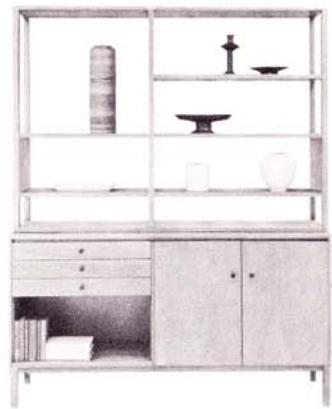

Perimeter

PERIMETER, designed by Paul McCobb, represents a new conception in contemporary design. Based on a long low module, its scale is perfectly adapted to the room heights and dimensions of today's homes, giving an illusion of greater space. By creating all pieces at normal desk height, and providing special corner pieces, designer McCobb truly "turns the trick" with PERIMETER. Hard-to-use corners, areas under windows become usable space, achieving a built-in look with PERIMETER. Sturdy American beech wood in handsome nutmeg finish, with unique bone-shape wood laminate hardware . . . make PERIMETER a warm, inviting contemporary group for bedroom, living or dining. It has the hallmark of permanent design for America's taste!

designed by PAUL McCOBB

Dining area setting uses round table with wall grouping that affords spacious storage in cabinet, chest and 4-drawer deck.

Two-piece room divider faces both ways, offers cabinet space accessible from either side. Open top provides space for books, accessories.

PERIMETER breakfront is composed of buffet-cabinet with tall bookcase deck, affording multiple storage uses in living room and dining room. Pieces available separately.

Corner group of three PERIMETER pieces includes open bookcase, storage cabinet, and 8-drawer chest. All pieces in PERIMETER are equipped with adjustable glides for leveling.

Three-piece PERIMETER group shows effective combination of 8-drawer chest, 2-door cabinet and high deck with or without sliding glass front. Overall width is 88".

Buffet unit has folding doors with magnetic catch, and four ample drawers. Becomes breakfront with deck.