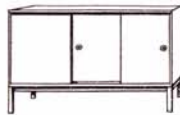

2684 oval end table
26 1/4 x 16 1/4 x 20h.

2682 round end table
21 dia. x 17 1/2h.

2683 round coffee table
40 dia. x 16h.

2673 night table
22 x 14 x 19h.

2625 round dining table
44 dia. opens to 86"

2628 boat-shape dining table
37 x 66 opens to 96"

2631 bentwood
arm chair

2630 bentwood
side chair

2633 cane-back
arm chair

2632 cane-back
side chair

2652 bookcase headboard
sliding doors, twin, full, double-twin

2650 panel headboard, twin or full
2670 panel night table (attached) 18w.

2613 corner cabinet
48 x 18 x 29h.

2662-R corner desk or vanity
48 x 18 x 29h. (also 2662-L)

2605 high chest
38 x 18 x 42h.

modern-trend

FURNITURE *and* INTERIORS

16730 Lorain Ave.

WI 1-4902

Cleveland 11, Ohio