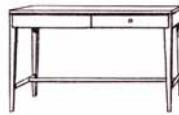

2684 oval end table
26 1/4 x 16 1/4 x 20h.

2682 round end table
21 dia. x 17 1/2h.

2683 round coffee table
40 dia. x 16h.

2673 night table
22 x 14 x 19h.

2625 round dining table
44 dia. opens to 86"

2628 boat-shape dining table
37 x 66 opens to 96"

2631 bentwood
arm chair

2630 bentwood
side chair

2633 cane-back
arm chair

2632 cane-back
side chair

2652 bookcase headboard
sliding doors, twin, full, double-twin

2650 panel headboard, twin or full
2670 panel night table (attached) 18w.

2613 corner cabinet
48 x 18 x 29h.

2662-R corner desk or vanity
48 x 18 x 29h. (also 2662-L)

2605 high chest
38 x 18 x 42h.

modern-trend

FURNITURE *and* INTERIORS

16730 Lorain Ave.

WI 1-4902

Cleveland 11, Ohio