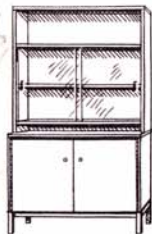

PERIMETER chests 38", 50" and 66" long create a wall of storage, with corner desk. Designed for space-saving, it fits into hard-to-use corners.

Bookcase headboard has fibre-covered sliding doors with aluminum trim. Top has gallery for placement of books, radio, etc.

Panel bed with aluminum trim has woven fibre covering. Attached nite table panels have cantilevered drawers. Also available with separate nite table.

Perimeter

DIMENSIONAL CHART

2696 room divider base 54 x 15 x 29h
2697 room divider top 54 x 12 x 39h.

2614 buffet cabinet 54 x 18 x 29h.
2619 breakfast deck 54 x 12 x 48h.

2615 cabinet 38 x 18 x 29h.
2618 china deck, glass doors
2616 bookcase, no glass -
38 x 18 x 38h.

2617 bookcase 38 x 18 x 29h.
2602 four drawer deck
38 x 12 x 7h.

2608 chest, 5 drawers
38 x 18 x 29h.

2609 double dresser
50 x 18 x 29h.

2607 double dresser
66 x 18 x 29h.

2686 60" oblong nest table
60 x 20 x 18h.

2687 small nesting table
20 x 16 1/2 x 15 1/2h.

2685 66" boat-shape coffee table
66 x 18 x 17h.