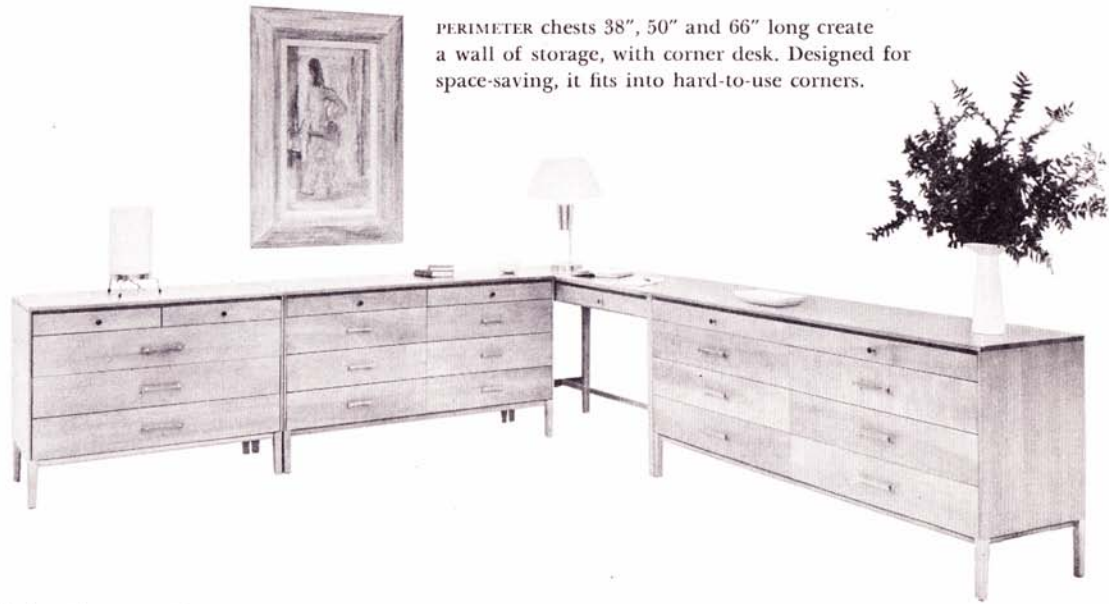

Long low double dresser provides ample storage in 8-drawers, with shallow drawers at top. Can be adapted to corner arrangement.

Boat-shape dining table is 66" long, extends to 96" with two leaves. Two-piece breakfront affords ample storage for linens, silverware, china. Cane-back chairs with wing top and sculptured arms are solid beech. Upholstered seat in choice of covers.

PERIMETER chests 38", 50" and 66" long create a wall of storage, with corner desk. Designed for space-saving, it fits into hard-to-use corners.

Bookcase headboard has fibre-covered sliding doors with aluminum trim. Top has gallery for placement of books, radio, etc.