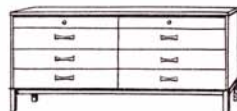

Panel bed with aluminum trim has woven fibre covering. Attached nite table panels have cantilevered drawers. Also available with separate nite table.

Perimeter

DIMENSIONAL CHART

2696 room divider base 54 x 15 x 29h
2697 room divider top 54 x 12 x 39h.

2614 buffet cabinet 54 x 18 x 29h.
2619 breakfast deck 54 x 12 x 48h.

2615 cabinet 38 x 18 x 29h.
2618 china deck, glass doors
2616 bookcase, no glass -
38 x 18 x 38h.

2617 bookcase 38 x 18 x 29h.
2602 four drawer deck
38 x 12 x 7h.

2608 chest, 5 drawers
38 x 18 x 29h.

2609 double dresser
50 x 18 x 29h.

2607 double dresser
66 x 18 x 29h.

2686 60" oblong nest table
60 x 20 x 18h.

2687 small nesting table
20 x 16 1/2 x 15 1/2h.

2685 66" boat-shape coffee table
66 x 18 x 17h.