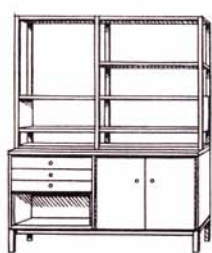

PERIMETER chests 38", 50" and 66" long create a wall of storage, with corner desk. Designed for space-saving, it fits into hard-to-use corners.

Bookcase headboard has fibre-covered sliding doors with aluminum trim. Top has gallery for placement of books, radio, etc.

Panel bed with aluminum trim has woven fibre covering. Attached nite table panels have cantilevered drawers. Also available with separate nite table.

Perimeter

DIMENSIONAL CHART

2696 room divider base 54 x 15 x 29h
2697 room divider top 54 x 12 x 39h.

2614 buffet cabinet 54 x 18 x 29h.
2619 breakfast deck 54 x 12 x 48h.

2615 cabinet 38 x 18 x 29h.
2618 china deck, glass doors
2616 bookcase, no glass -
38 x 18 x 38h.

2617 bookcase 38 x 18 x 29h.
2602 four drawer deck
38 x 12 x 7h.